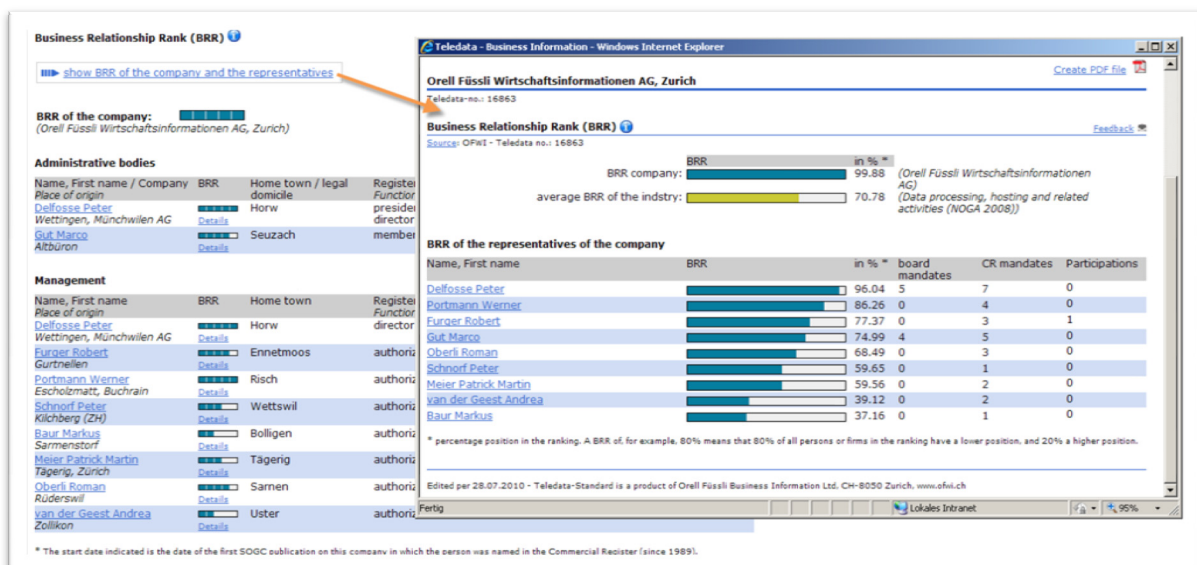

New features as of 29 July 2010

- ❶ Business Relationship Rank
- ❷ Relocated personal addresses

❶ Business Relationship Rank

The Business Relationship Rank (BRR) qualifies relationships of persons and companies within their business environment. The BRR shows how well a person or company is connected in the Swiss economy and what role it plays in its immediate network.

The analysis is based on **active and former relationships according to the Business Register** (mandates) as well as **active and former ownership and participation relationships**. The calculation involves the entire corporate and personal network in Switzerland.

The BRR is free of charge in the overview; the detailed view costs 5 information units.

Benefits:

- ➡ Networking quality of a company or person in the Swiss economy
- ➡ Role of a company or person in their immediate business environment

For further information on BRR, please see the Help Center.